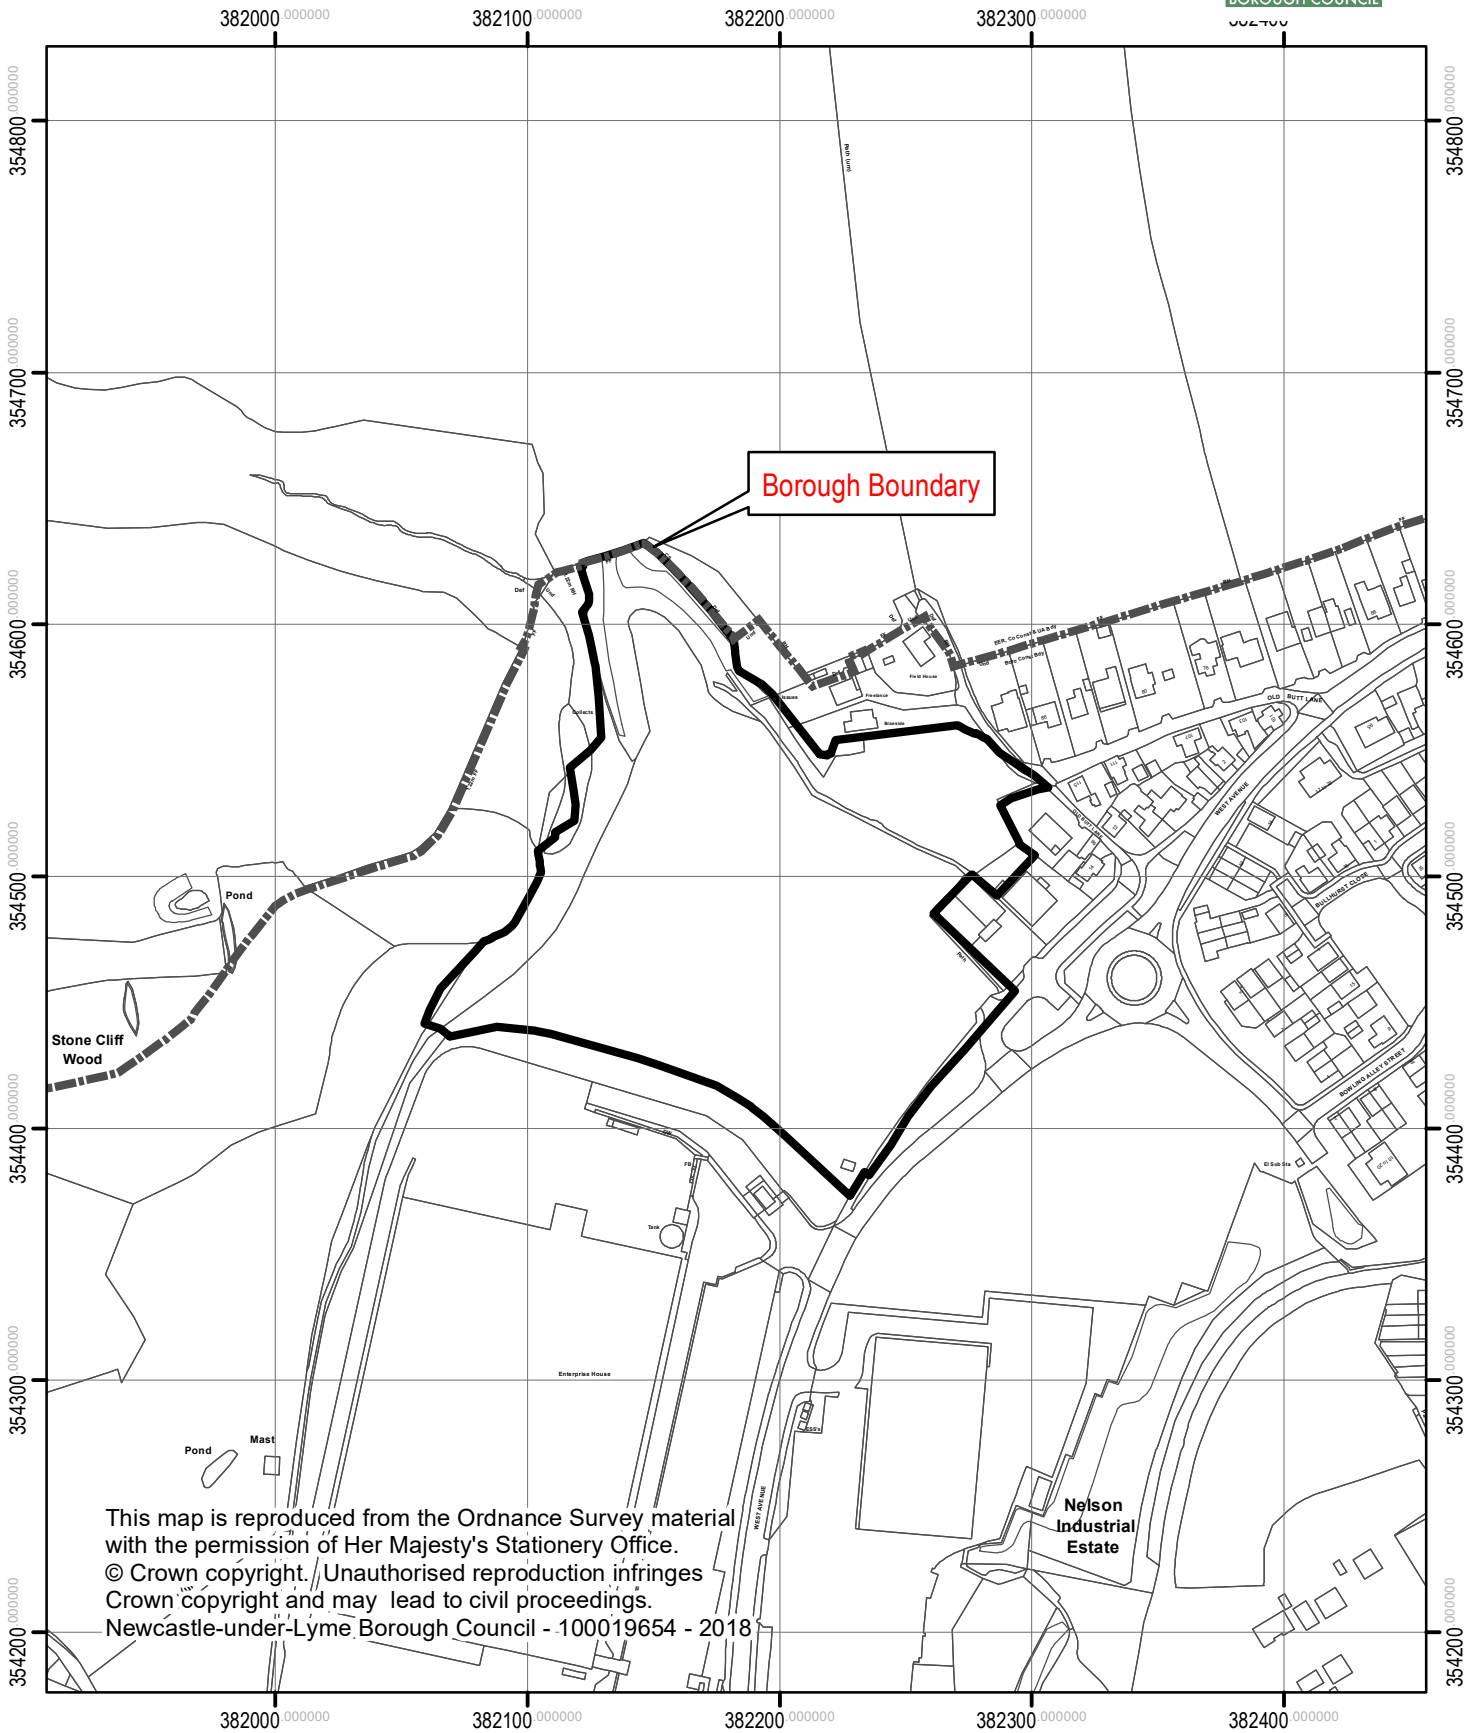

Land North of West Avenue Kingsgrove

This map is reproduced from the Ordnance Survey material with the permission of Her Majesty's Stationery Office.
© Crown copyright. Unauthorised reproduction infringes Crown copyright and may lead to civil proceedings.
Newcastle-under-Lyme Borough Council - 100019654 - 2018